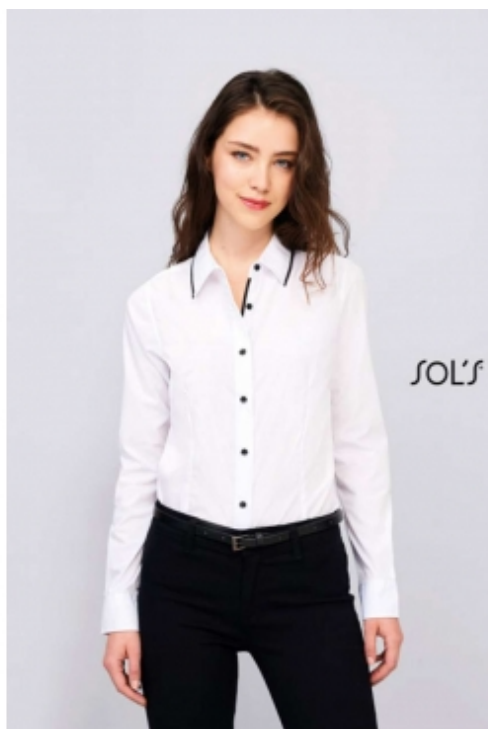

BAXTER WOMEN - LONG SLEEVE FITTED SHIRT

Cena:

6,91 € tax excluded

Produktové kódy:

Reference: SO00569

Popis produktu:

QUALITY - POLYCOTTON POPLIN

65% polyester - 35% cotton

STYLE - MODERN & FEMININE

Close-fitting cut

Long sleeves

Classic collar with contrasting and stiffened bias binding

Black bias binding on the placket with 7 black buttons

Front and back darts + chest dart

Curved hem

Easy care

Atribúty:

Farba: Bright Sky/Navy, Opal Grey/Black, White Striped/Black, White/Black

Veľkosť: XS, S, M, L, XL

Vlastnosti:

Materiál: Polyester/Bavlna|Popelín

Krajina pôvodu: Bangladesh

Strih: Dlhý rukáv|Bočný šev