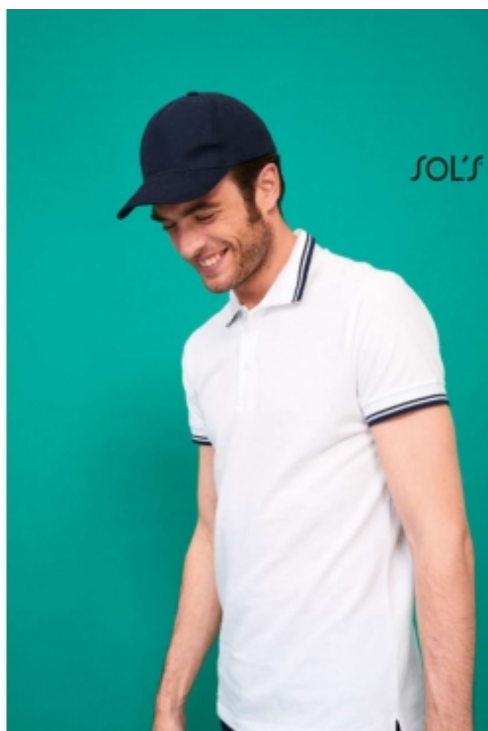

LONG BEACH - 5 PANEL CAP

Cena:

1,93 € tax excluded

Produktové kódy:

Reference: SO00594

Popis produktu:

QUALITY

100% heavy brushed cotton

Preformed sandwich peak

STYLE

4 embroidered ventilation eyelets

Adjustable back fastening with metal buckle

Atribúty:

Farba: Army/Beige, Beige, Black, Black/Red, Black/Royal, Bottle Green, burgundy, Chocolate/Beige, Dark Grey/Light Grey, Dark Grey/Orange, Dark Purple, denim, french Navy, French Navy/White, Gold, Kelly Green/White, Lime, orange, pure Grey, Red, Red/White, Royal Blue, Royal Blue/White, White, White/French Navy

Veľkosť: U

Vlastnosti:

Materiál: 100% bavlna

Krajina pôvodu: China

Strih: 5-panelová

Pre koho: Unisex

g/m2: 260

Detaily: Kovová pracka